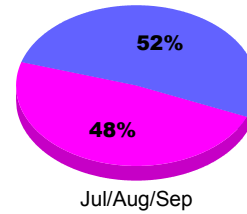

Gender Comparison 2011-2012