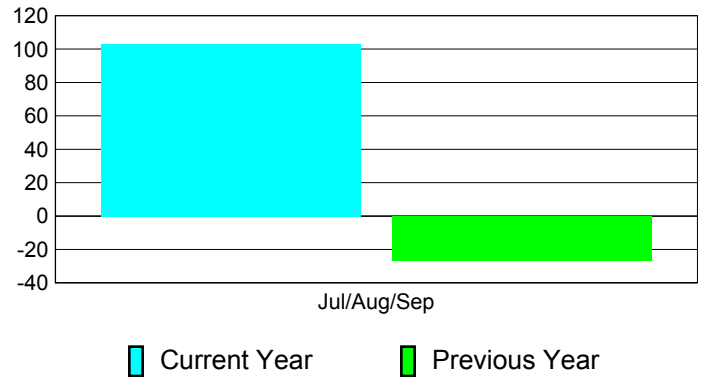

Comparison of Membership Gain/Loss

Current Year Compared to the Previous Year