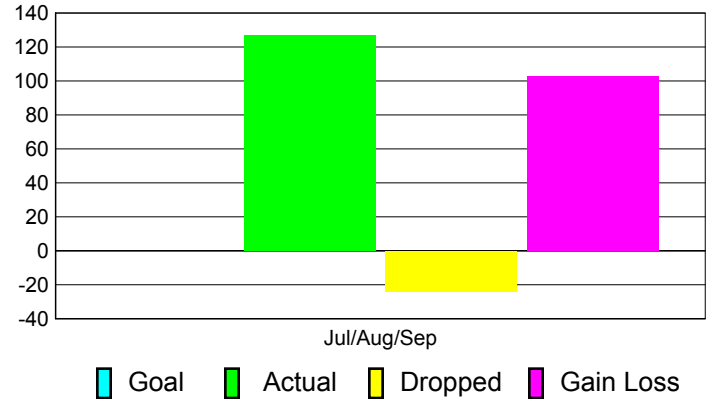

### YTD Status Quo Clubs 2011-2012

Status Quo Clubs Compared to Status Quo Members

## MEMBERSHIP

**Membership Results**  
2011-2012

**Membership**  
2010-2011

Month	Net Memb Goal	Actual New Memb	Actual Dropped Memb	Gain/Loss of Memb	Gain/Loss of Memb
Jul/Aug/Sep		127	-24	103	-27
<b>Totals</b>		<b>127</b>	<b>-24</b>	<b>103</b>	<b>-27</b>

### Membership Results 2011-2012

Goal, New, Dropped, Gain/Loss

### Comparison of Membership Gain/Loss

Current Year Compared to the Previous Year