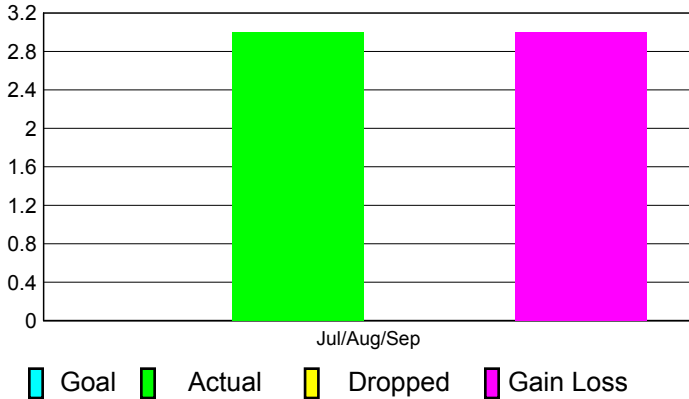

## CLUBS

**Club Results**  
2011-2012

**Clubs**  
2010-2011

Month	New Club Goal	Actual New Clubs	Actual Dropped Clubs	Gain/Loss of Clubs	Gain/Loss of Clubs
Jul/Aug/Sep		3	0	3	0
<b>Totals</b>		<b>3</b>	<b>0</b>	<b>3</b>	<b>0</b>

### Club Results 2011-2012

Goal, New, Dropped, Gain/Loss

### Comparison of Club Gain/Loss

Current Year Compared to the Previous Year